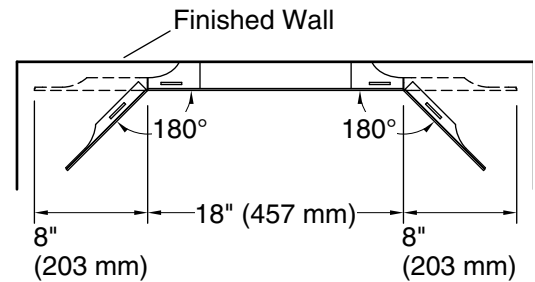

Required Electrical Service

One dedicated circuit required, protected with Class A Ground-Fault Circuit-Interrupter (GFCI). Outside North America, this device may be known as a Residual Current Device (RCD).

Lights: 120 V, 15 A, 60 Hz

Technical Information

All product dimensions are nominal.

Mirror type: Wall-mount pivot

Bluetooth® range: 33 ft (0.8 m)

Bluetooth® version: 4.0

Lighting included: Yes

Electrical component rating: Lights: 120 V, 0.3 A, 60 Hz, 36 W

Notes

Install this product according to the installation instructions.

Select the type of fastener based on the wall material. A minimum 20 lb (9.07 kg) load bearing fastener is recommended.

Install the fastener to a stud to avoid possible property and product damage.